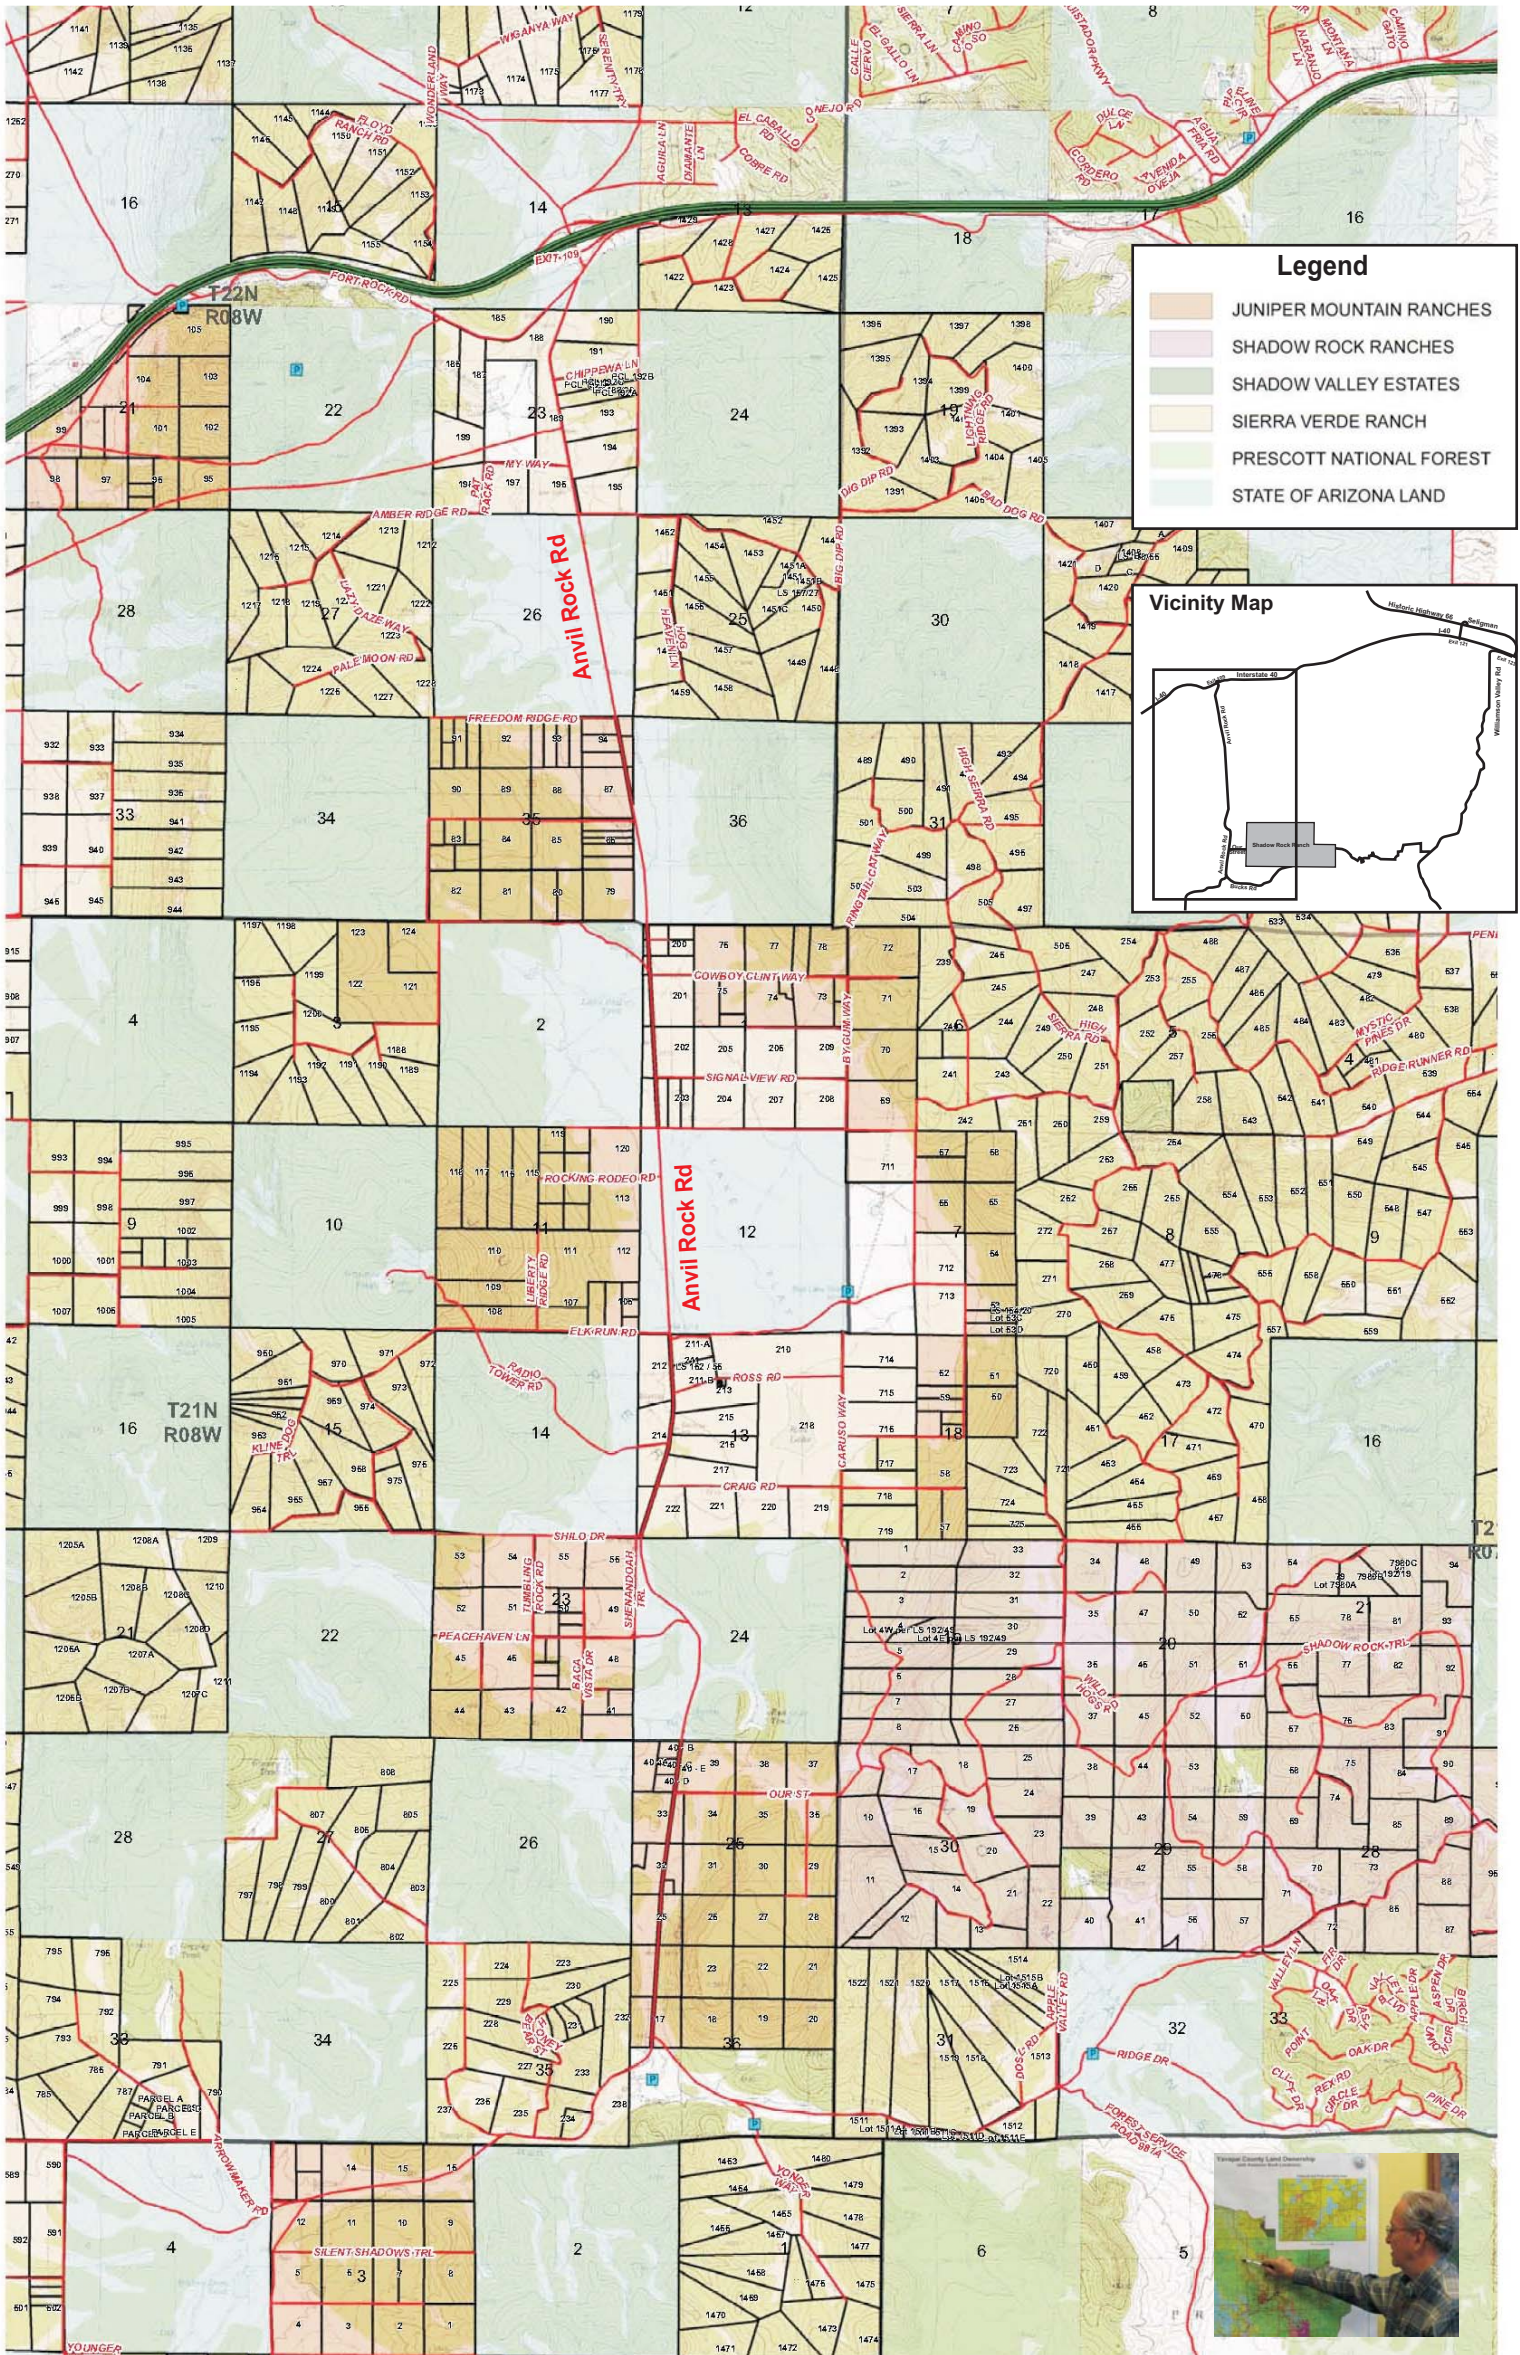

Juniper Mountains - Anvil Rock Road Area

Legend

- JUNIPER MOUNTAIN RANCHES
- SHADOW ROCK RANCHES
- SHADOW VALLEY ESTATES
- SIERRA VERDE RANCH
- PRESCOTT NATIONAL FOREST
- STATE OF ARIZONA LAND

Vicinity Map